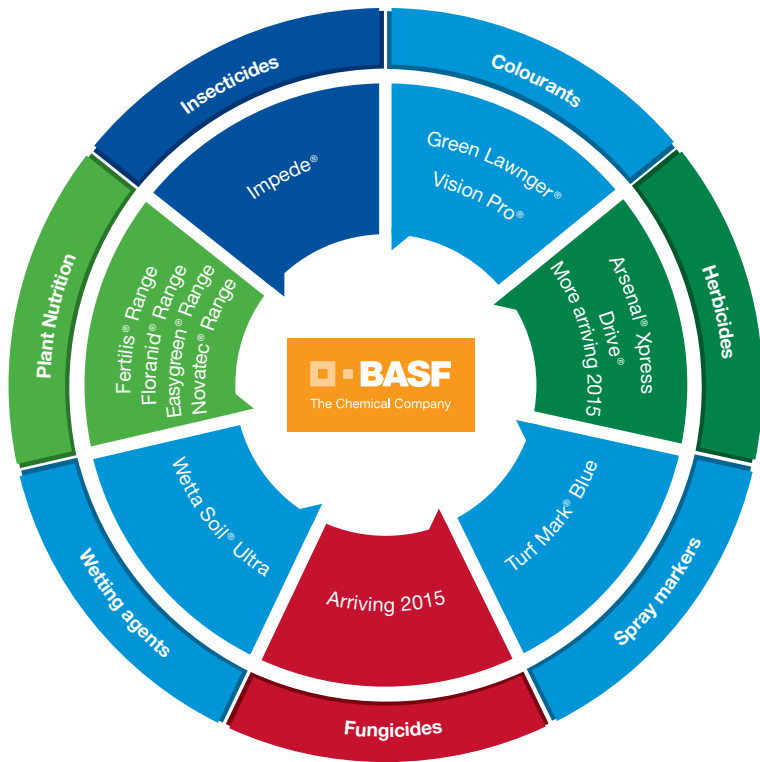

Wetta Soil® Ultra

Fertilis® Range

Floranid® Range

Easygreen® Range

Novatec® Range

 **BASF**

The Chemical Company

A wide range of complimentary turf solutions.

BASF has a comprehensive range of high performing turf products used on some of the world's leading sporting turf surfaces. Australians can enjoy first class performance turf facilities all year round with a little help from BASF. With over 150 years experience in scientific research and development, BASF is a world leader in turf.

Plant Nutrition Range

Product	Strengths
Fertilis® Range	<ul style="list-style-type: none"> • Extra fine NPK grade for greens & tees (0.5 – 1.6 mm) • All nutrients in every granule • Including important micronutrients B, Fe and Zn • Including micro-organism <i>Bacillus subtilis</i> • Better root development • Improved turf quality
Floranid® Range	<ul style="list-style-type: none"> • Highly efficient slow release fertiliser for turf • Constant and homogeneous growth • Healthy green colour and better rooting • Better resistance against wear • Environmentally friendly
Easygreen® Range	<ul style="list-style-type: none"> • High quality fine grades • Better sward penetration and therefore less scorching • Optimal and homogeneous spreading • Less visibility of applied product • All nutrients in each and every granule • Each granule contains macro and trace elements • No segregation in nutrients which can happen with blended products
Novatec® Range	<ul style="list-style-type: none"> • Better nitrogen use efficiency • Constant and homogenous growth • Reduced negative environmental impact • Cost effective solutions